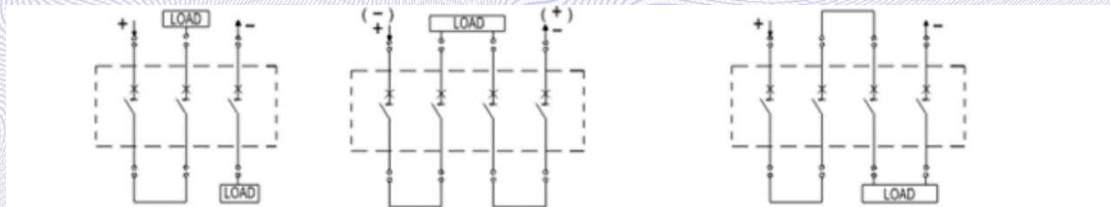

中国国家强制性产品认证证书

证书编号: 2024010307697056

证书附页: 第 1 页 共 1 页

RDW8HU-4000、RDW8DC-4000

RDW8HU-4000:

Uimp:12kV;Ui:1250V;

Ue:AC800/1000/1140V;

In:800A,1000A,1250A,1600A,2000A,2500A,2900A,3200A,3600A,4000A;

Icu=Ics:75kA,Icw:75kA/1s(AC800V),Icu=Ics:60kA,Icw:60kA/1s(AC1000V,AC1140V);

过电流脱扣器类型:电子式;选择性类别:B类;极数:3P、4P;

适用于隔离用;适用频率:50/60Hz;

RDW8DC-4000:

Uimp:12kV;Ui:1500V;

Ue:DC500/750V(3P外形),DC1000/1500V(4P外形);

In:1600A,2000A,2500A,2900A,3200A,3600A,4000A;

Icu=Ics:120kA,Icw:120kA/1s(DC500V),Icu=Ics:80kA,Icw:80kA/1s(DC750V);

Icu=Ics:75kA,Icw:75kA/1s(DC1000V),Icu=Ics:60kA,Icw:60kA/1s(DC1500V);

过电流脱扣器类型:电子式;选择性类别:B类;接线方式:见下图;适用于隔离用;

配用的辅助触头:(CQC 证书编号:CQC2012010305564893)

YQF1;4NO4NC、6NO6NC;Ui:690V;Uimp:6kV;Ith:6A;

Ue/Ie:AC-15:AC230V/1.5A,AC400V/0.9A;DC-13:DC220V/0.27A,DC110V/0.55A.

本页为证书附页,应与证书主页同时使用。

中国质量认证中心
CHINA QUALITY CERTIFICATION CENTRE

中国质量认证中心有限公司